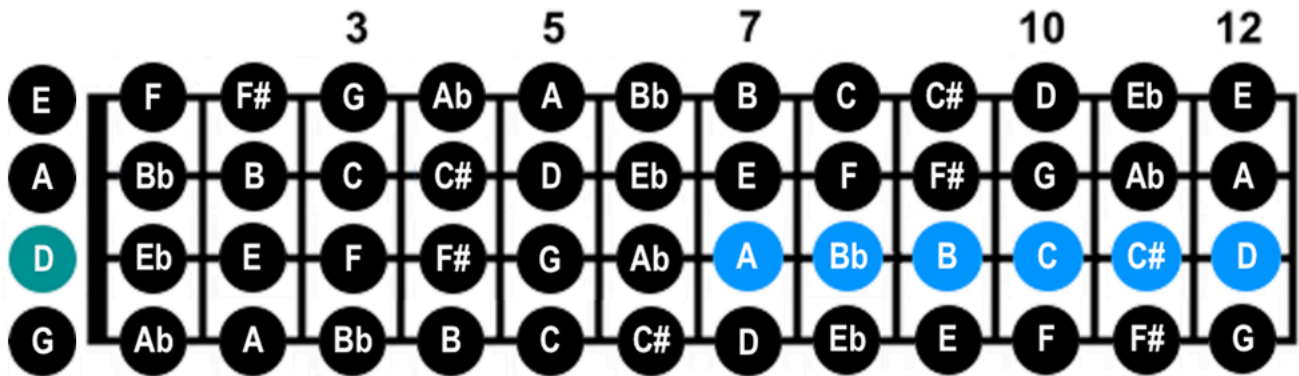

## D String - Frets 7-12

Practice the chords below, memorizing the chord shapes and the root note string. As you learn the fret notes, move the chords up and down the neck identifying the chord name by the fret note.

Fret	7	8	9	10	11	12
3rd String						
	A7	B $\flat$ m	Bm7	C6	C $\sharp$ m6	Dm7 $\flat$ 5
	