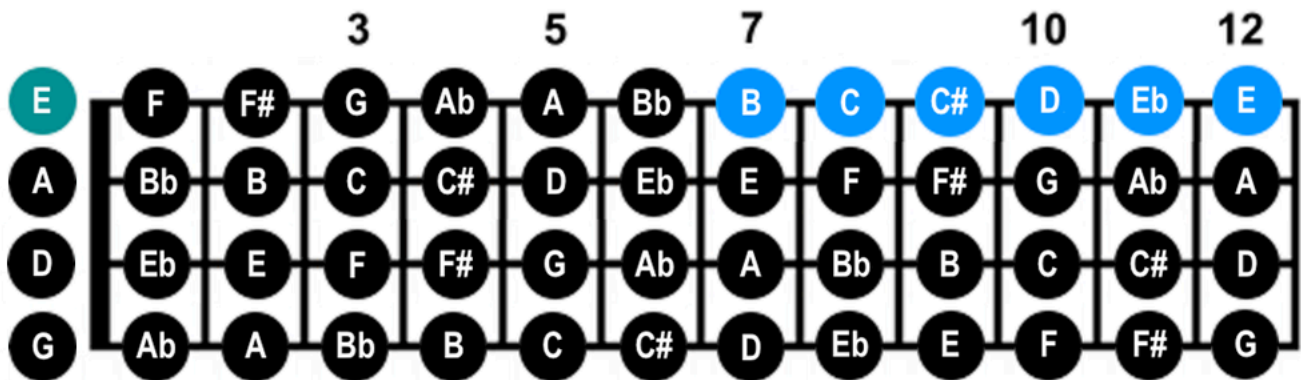

Mandozine

E String - Frets 7-12

Practice the chords below, memorizing the chord shapes and the root note string. As you learn the fret notes, move the chords up and down the neck identifying the chord name by the fret note.

Fret	7	8	9	10	11	12
1st String						
	B	C7	C#m	D7b5	Eb7b9	Em7
	