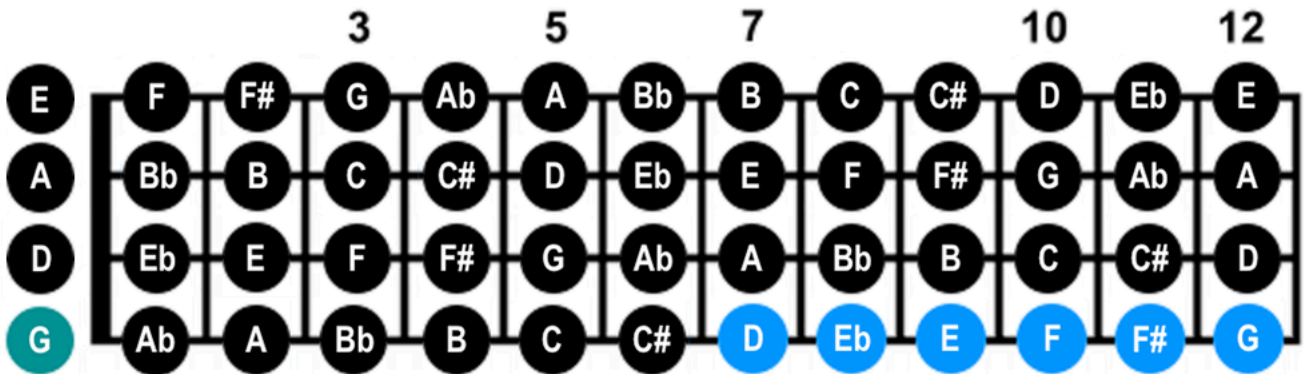

## G String - Frets 7-12

Practice the chords below, memorizing the chord shapes and the root note string. As you learn the fret notes, move the chords up and down the neck identifying the chord name by the fret note.

Fret	7	8	9	10	11	12
4th String	D	E $\flat$	E	F	F#	G
	D	E $\flat$ 7	Em	Fm7	F#maj7	G6